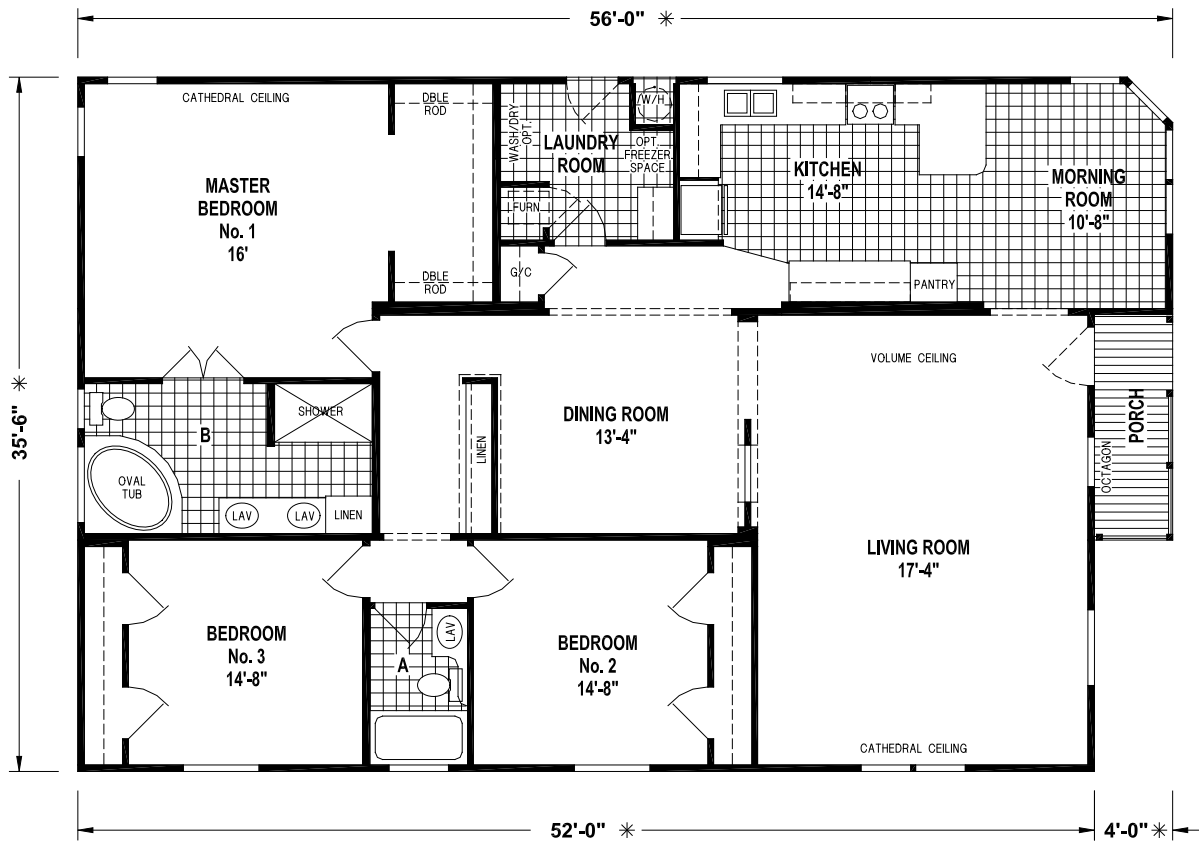

Custom Villa

Triple Wide Series

3845CTB/56-5236 (1,937 SQ. FT.) 3BEDROOM - 2BATHS - CATHEDRAL THRU-OUT

OPTION CORNER SHOWER BATH

OPTION DEN

OPTION MASTER BATH

Your local *Custom Villa* dealer is: