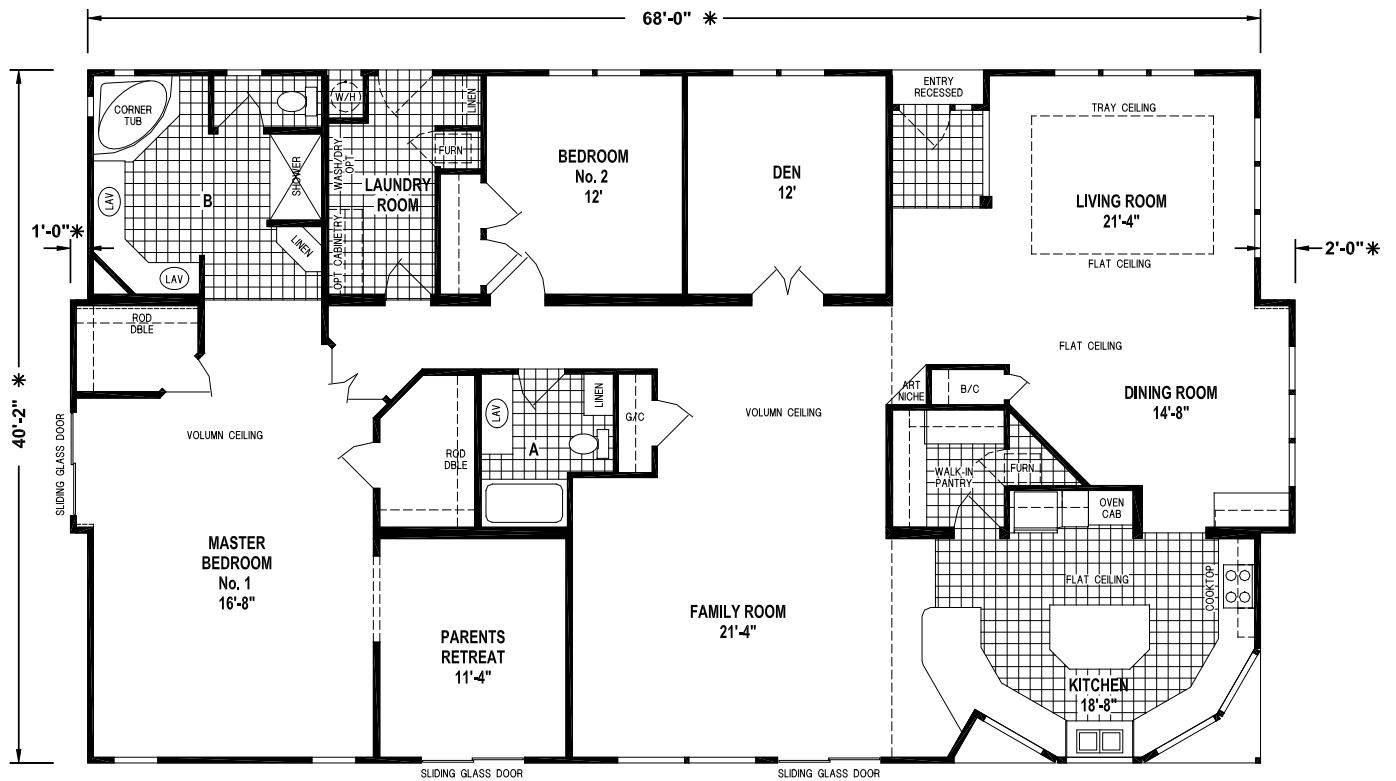

# Custom Villa

## Triple Wide Series

OPTION 3RD BEDROOM

B368CT/7142 (2,747 SQ. FT.) 2BEDROOM - 2BATHS

OPTION DEN

Your local *Custom Villa* dealer is: