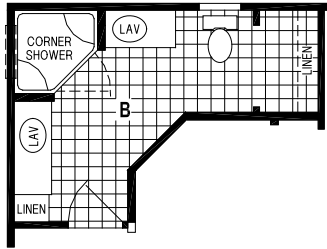

Custom Villa

32 Series

OPTION CORNER SHOWER BATH

OPTION DEN

C518CTB/6032 (1,663 SQ. FT.) 3BEDROOM - 2BATHS - CATHEDRAL THRU-OUT

Your local *Custom Villa* dealer is: