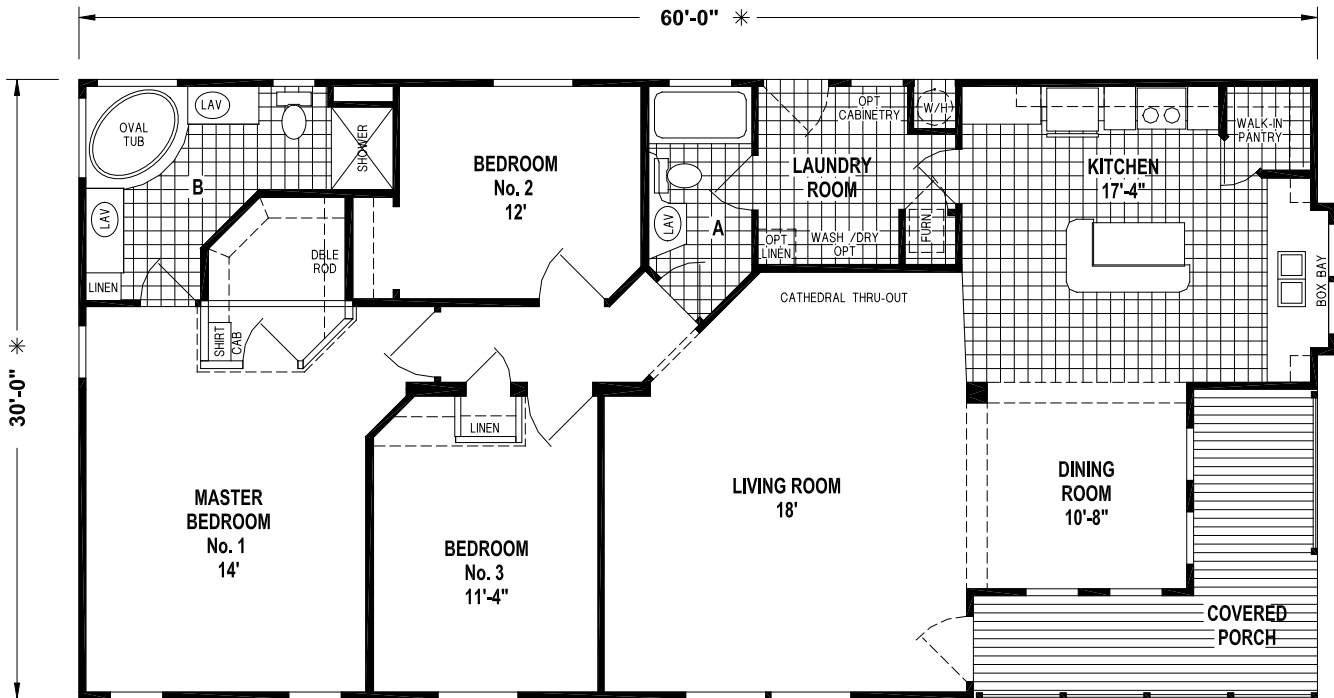

Custom Villa

32 Series

OPTION CORNER SHOWER BATH

OPTION DEN

C518CTB/6032 (1,663 SQ. FT.) 3BEDROOM - 2BATHS - CATHEDRAL THRU-OUT

Your local *Custom Villa* dealer is: