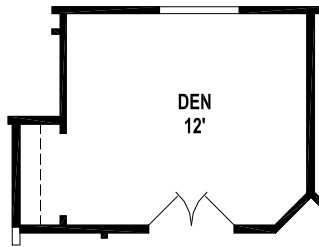

Custom Villa

32 Series

OPTION CORNER SHOWER BATH

OPTION DEN

C518CTB/6032 (1,663 SQ. FT.) 3BEDROOM - 2BATHS - CATHEDRAL THRU-OUT

Your local *Custom Villa* dealer is: