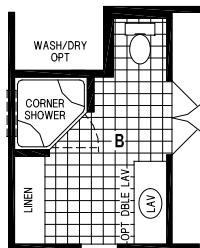

Palm Springs®

24/28/32 Series

OPTION DEN

4930CTB/6628 (1,760 SQ. FT.) 5BEDROOM - 2BATHS - CATHEDRAL THRU-OUT

OPTION CORNER TUB BATH

OPTION CORNER SHOWER BATH

Your local Palm Springs® dealer is: