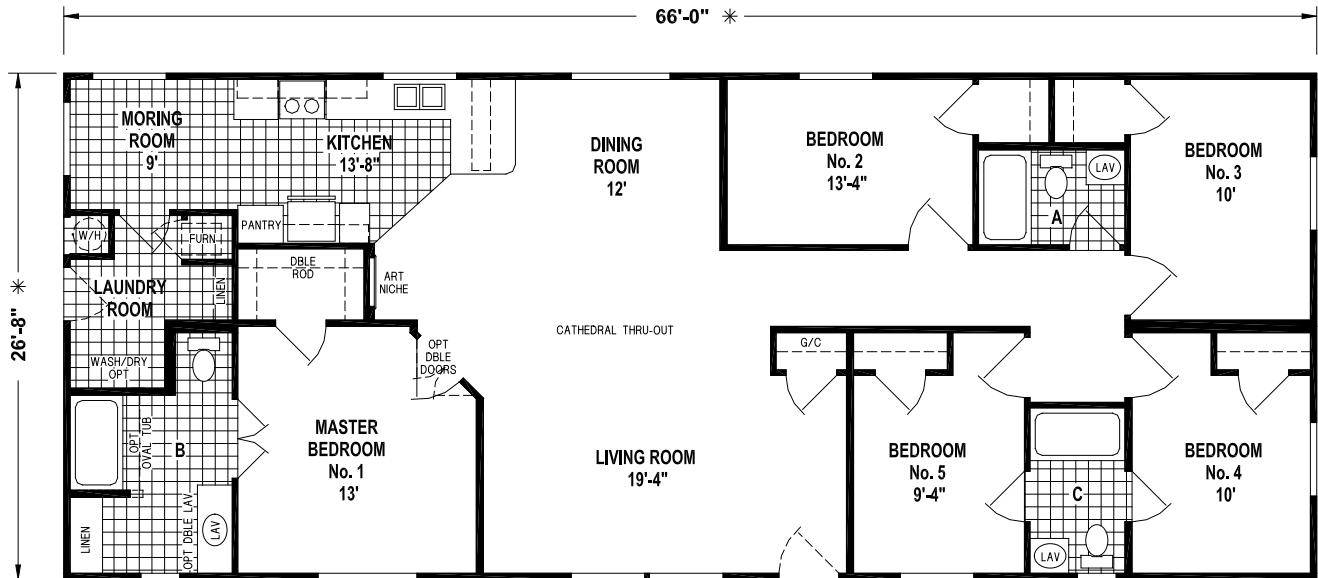

Palm Springs®

24/28/32 Series

OPTION DEN

4930CTB/6628 (1,760 SQ. FT.) 5BEDROOM - 2BATHS - CATHEDRAL THRU-OUT

OPTION CORNER TUB BATH

OPTION CORNER SHOWER BATH

Your local Palm Springs® dealer is: