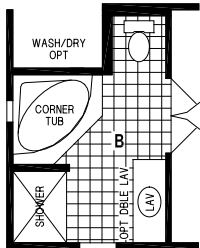

Palm Springs®

24/28/32 Series

OPTION DEN

4930CTB/6628 (1,760 SQ. FT.) 5BEDROOM - 2BATHS - CATHEDRAL THRU-OUT

OPTION CORNER TUB BATH

OPTION CORNER SHOWER BATH

Your local Palm Springs® dealer is: