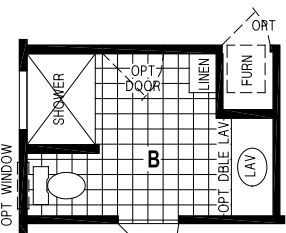

Amber Cove

OPTION LAUNDRY ROOM

K770CT/4428 (1,173 SQ. FT.) 3BEDROOM - 2BATHS - CATHEDRAL THRU-OUT

OPTION CORNER SHOWER BATH

OPTION 48" SHOWER

OPTION DEN

Your local Amber Cove dealer is: