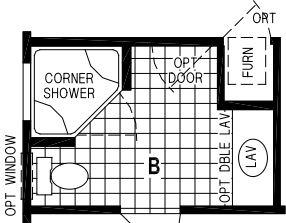

Amber Cove

OPTION LAUNDRY ROOM

K770CT/4428 (1,173 SQ. FT.) 3BEDROOM - 2BATHS - CATHEDRAL THRU-OUT

OPTION CORNER SHOWER BATH

OPTION 48" SHOWER

OPTION DEN

Your local Amber Cove dealer is: