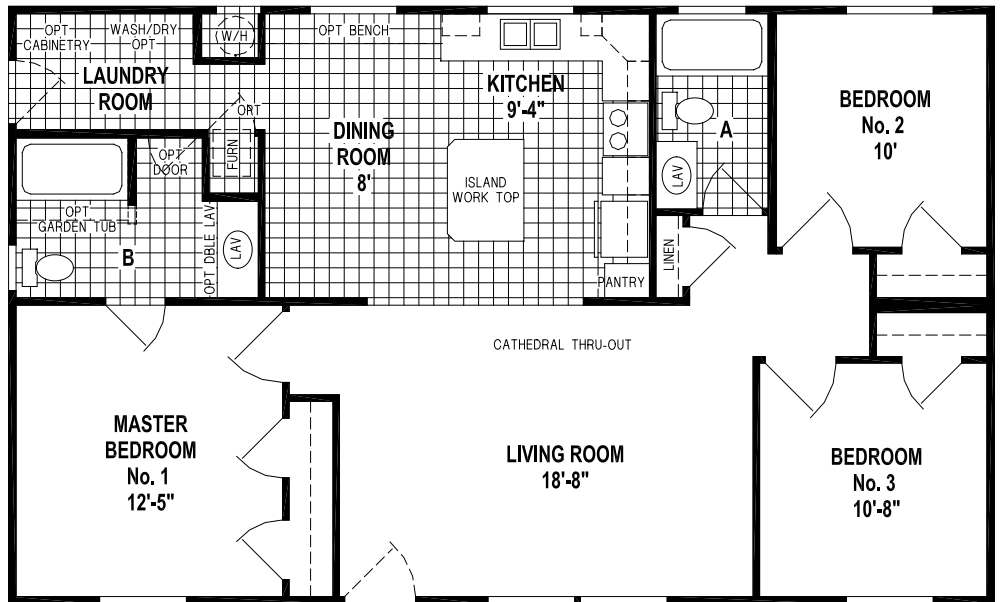

Amber Cove

OPTION LAUNDRY ROOM

K770CT/4428 (1,173 SQ. FT.) 3BEDROOM - 2BATHS - CATHEDRAL THRU-OUT

OPTION CORNER SHOWER BATH

OPTION 48" SHOWER

OPTION DEN

Your local Amber Cove dealer is: