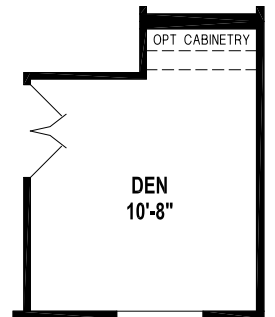

Amber Cove

OPTION LAUNDRY ROOM

K770CT/4428 (1,173 SQ. FT.) 3BEDROOM - 2BATHS - CATHEDRAL THRU-OUT

OPTION CORNER SHOWER BATH

OPTION 48" SHOWER

OPTION DEN

Your local Amber Cove dealer is: