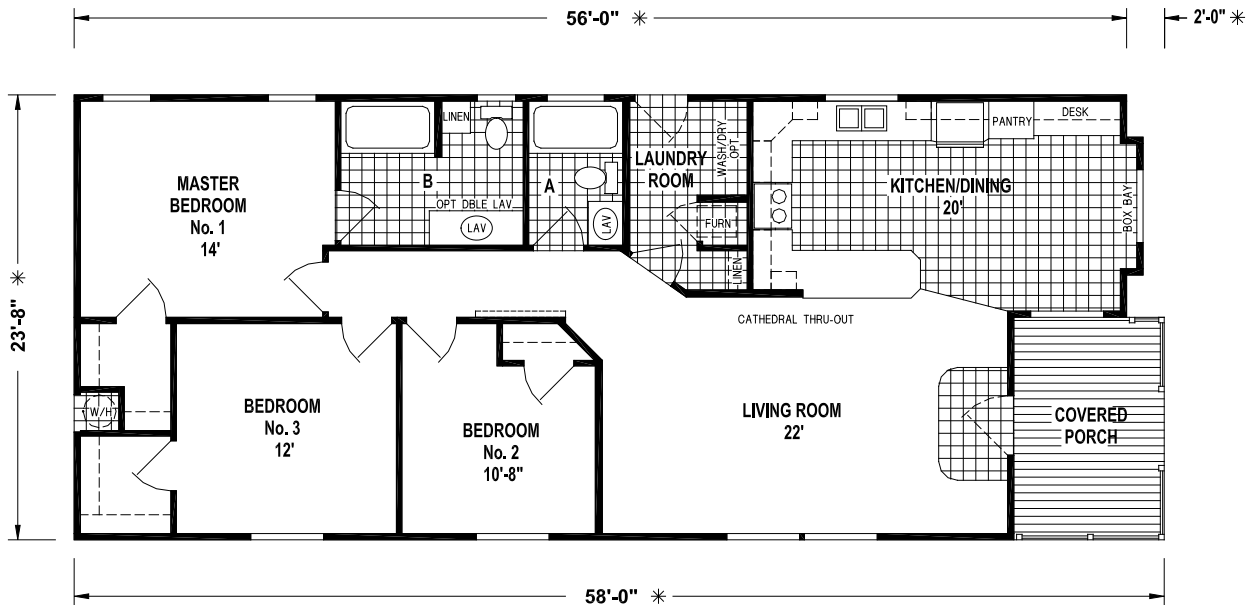

Palm Springs® Custom

24 Series

OPTION CORNER SHOWER BATH

2369CTB/56-5824 (1,260 SQ.FT.) 3BEDROOM - 2BATHS - CATHEDRAL THRU-OUT

OPTION DEN

Your local Palm Springs® Custom dealer is: