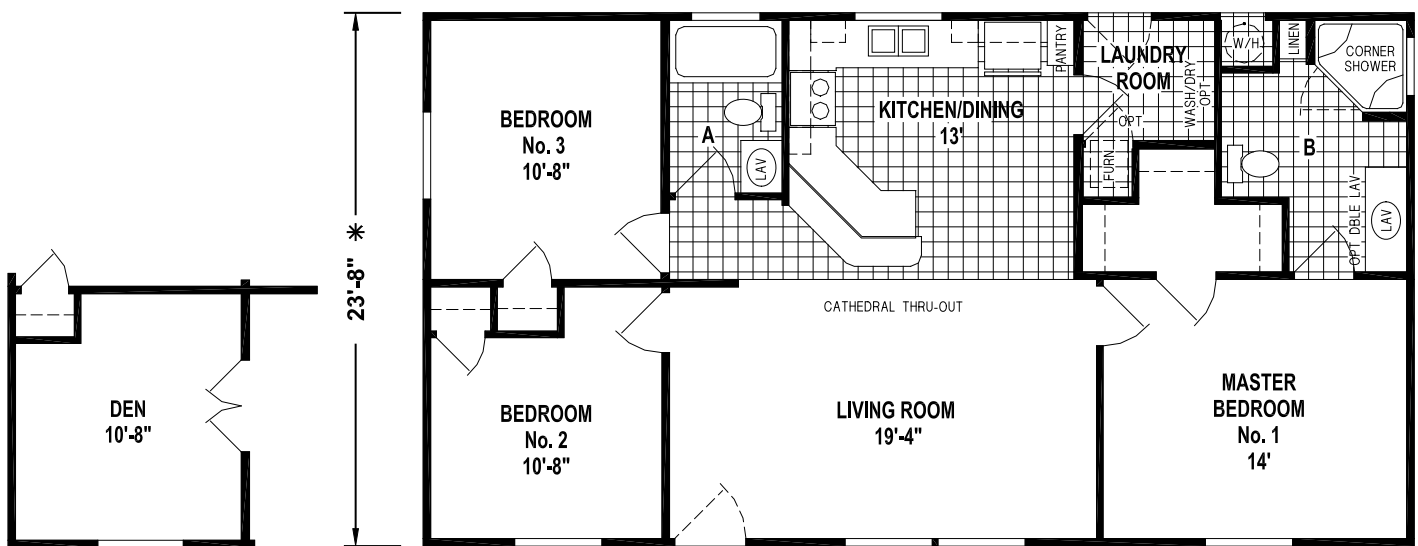

Amber Cove

OPTION KITCHEN

44'-0" *

OPTION DEN

K620CT/4424 (1,041 SQ. FT.) 3BEDROOM - 2BATHS - CATHEDRAL THRU-OUT

Your local Amber Cove dealer is: