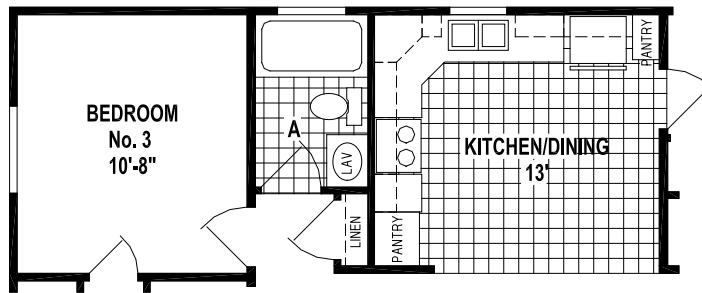

Amber Cove

OPTION KITCHEN

44'-0" *

OPTION DEN

K620CT/4424 (1,041 SQ. FT.) 3BEDROOM - 2BATHS - CATHEDRAL THRU-OUT

Your local Amber Cove dealer is: