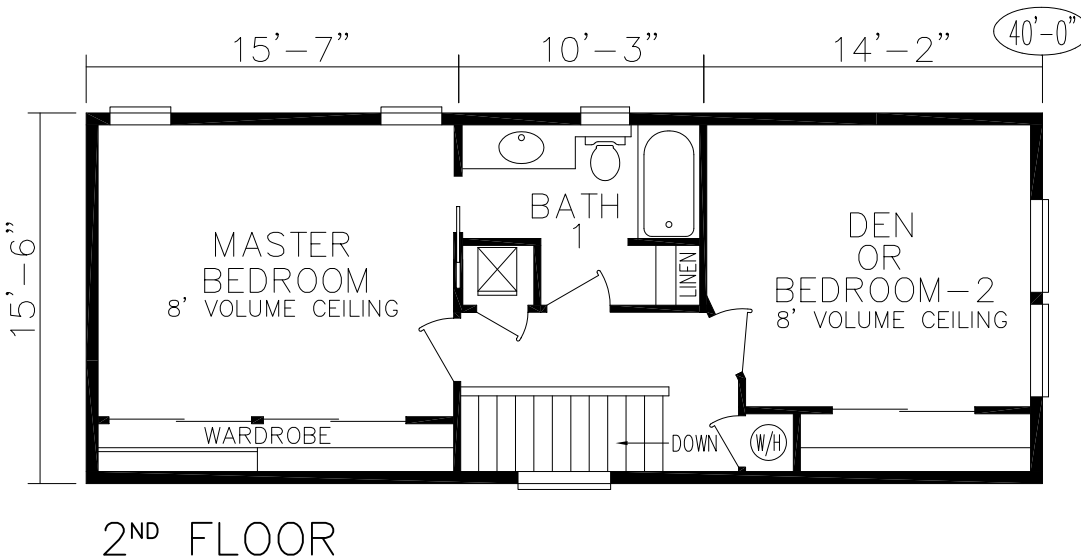

GENESIS

Two Story TS-23

By

Simply
BUILDS THE BEST

Approx. 651 SQ. FT. FIRST FLOOR

Approx. 620 SQ. FT. SECOND FLOOR

1271 Sq. Ft. TOTAL

This beautiful Two Story home features two Bedrooms, two Baths and a Covered Entry Porch. Volume ceilings accented with vaulted ceilings in selected areas and architectural detailing are standard throughout the interior living spaces. This home is designed for in-fill or subdivision lots. Luxury, style and convenience define the Kitchen and Master Bath.