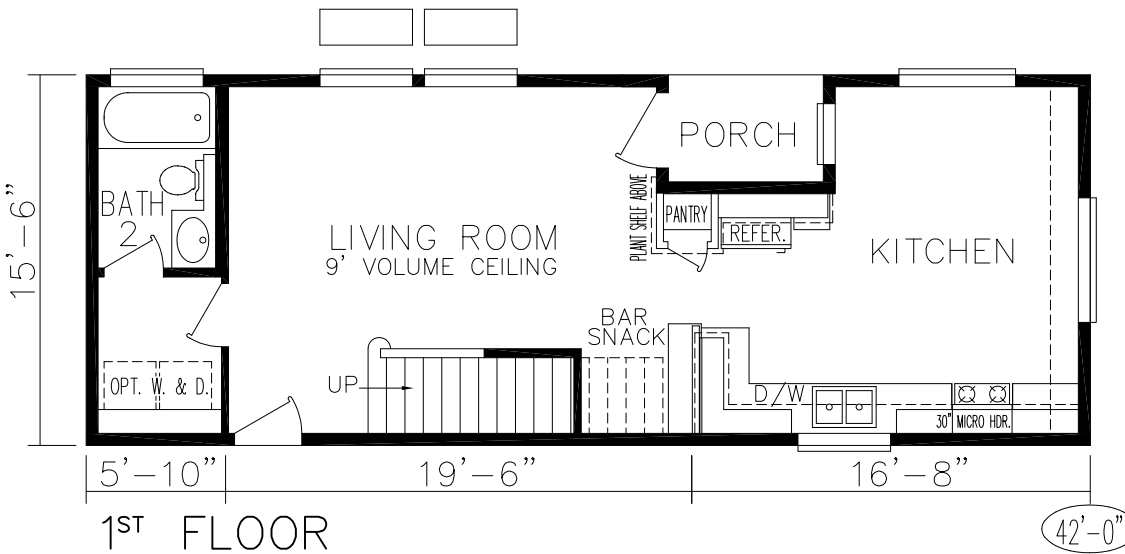

GENESIS

Two Story TS-23

By

Simply
BUILDS THE BEST

Approx. 651 SQ. FT. FIRST FLOOR

Approx. 620 SQ. FT. SECOND FLOOR

1271 Sq. Ft. TOTAL

This beautiful Two Story home features two Bedrooms, two Baths and a Covered Entry Porch. Volume ceilings accented with vaulted ceilings in selected areas and architectural detailing are standard throughout the interior living spaces. This home is designed for in-fill or subdivision lots. Luxury, style and convenience define the Kitchen and Master Bath.