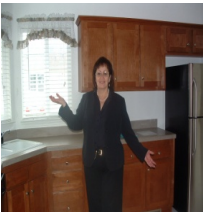

REDUCED....PRICE

FINANCING AVAILABLE

- ❖ 2000 Skyline
- ❖ Corner lot
- ❖ Private back deck
- ❖ 2 Bedrooms
- ❖ 1 Bathroom
- ❖ Wood-like beautiful flooring
- ❖ Stove, washer & dryer included
- ❖ I m m a c u l a t e, ready to move in
- ❖ Near Schools, Shopping, Beaches & Harbors

Rent space, only\$604

PRICE REDUCED !!!

SELLER MOTIVATED TO SELL AT ONCE !!!

Cristina Enriquez (805)

490-6786

2452 Alameda Ave., Ventura

805-642-6229

Llame Para Una Cita o Mas Informacion