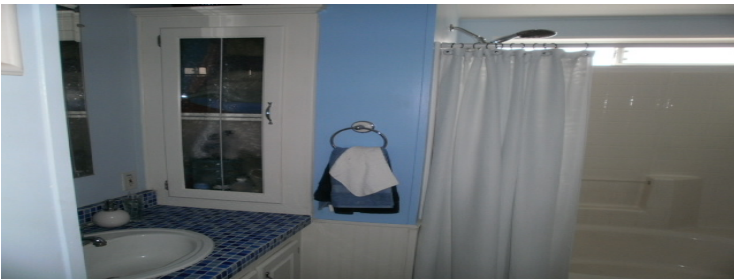

REDUCED....PRICE

FINANCING AVAILABLE

- ❖ 2000 Skyline
- ❖ Corner lot
- ❖ Private back deck
- ❖ 2 Bedrooms
- ❖ 1 Bathroom
- ❖ Wood-like beautiful flooring
- ❖ Stove, washer & dryer included
- ❖ I m m a c u l a t e, ready to move in
- ❖ Near Schools, Shopping, Beaches & Harbors