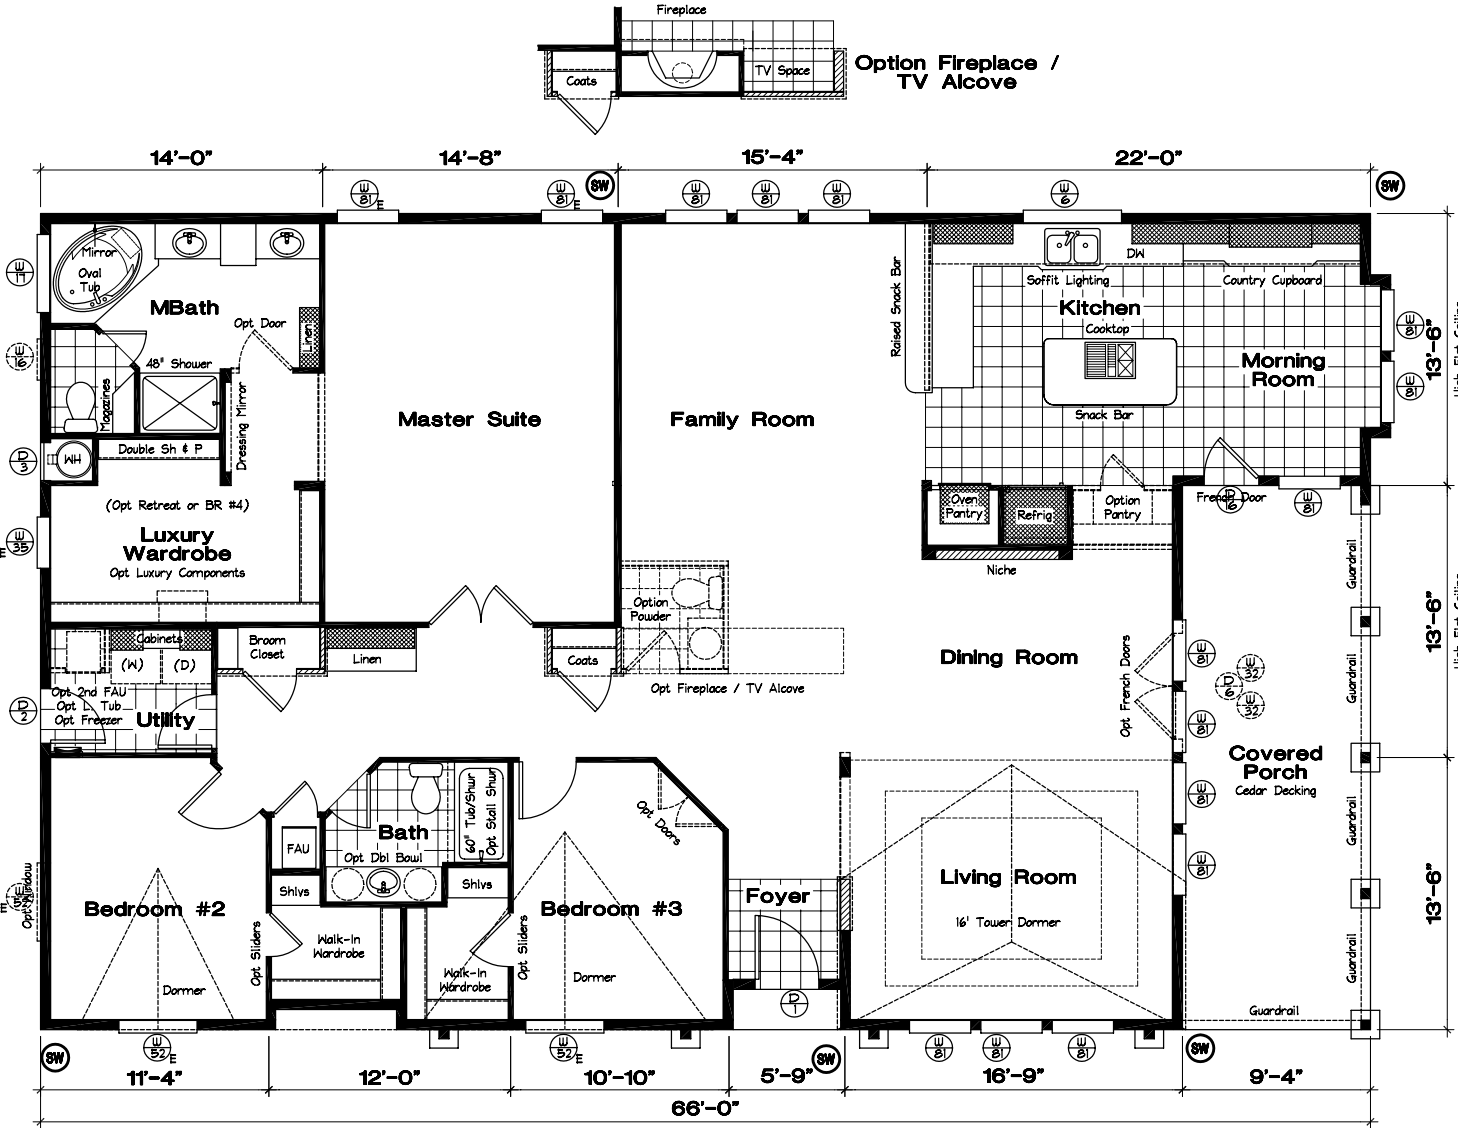

Option Bedroom #4

Option Master Retreat

Option Fireplace / TV Alcove

**Villa West - VW661K**  
3 Bedroom, 2 Bath, Family Room, (Opt 4 BR, 2 1/2 Bath) - 2,412 Sq. Ft.