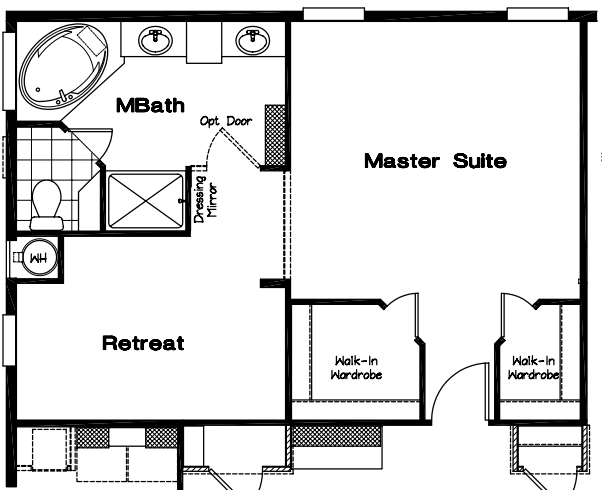

Option Bedroom #4

Option Master Retreat

Option Fireplace / TV Alcove

**Villa West - VW661K**  
3 Bedroom, 2 Bath, Family Room, (Opt 4 BR, 2 1/2 Bath) - 2,412 Sq. Ft.